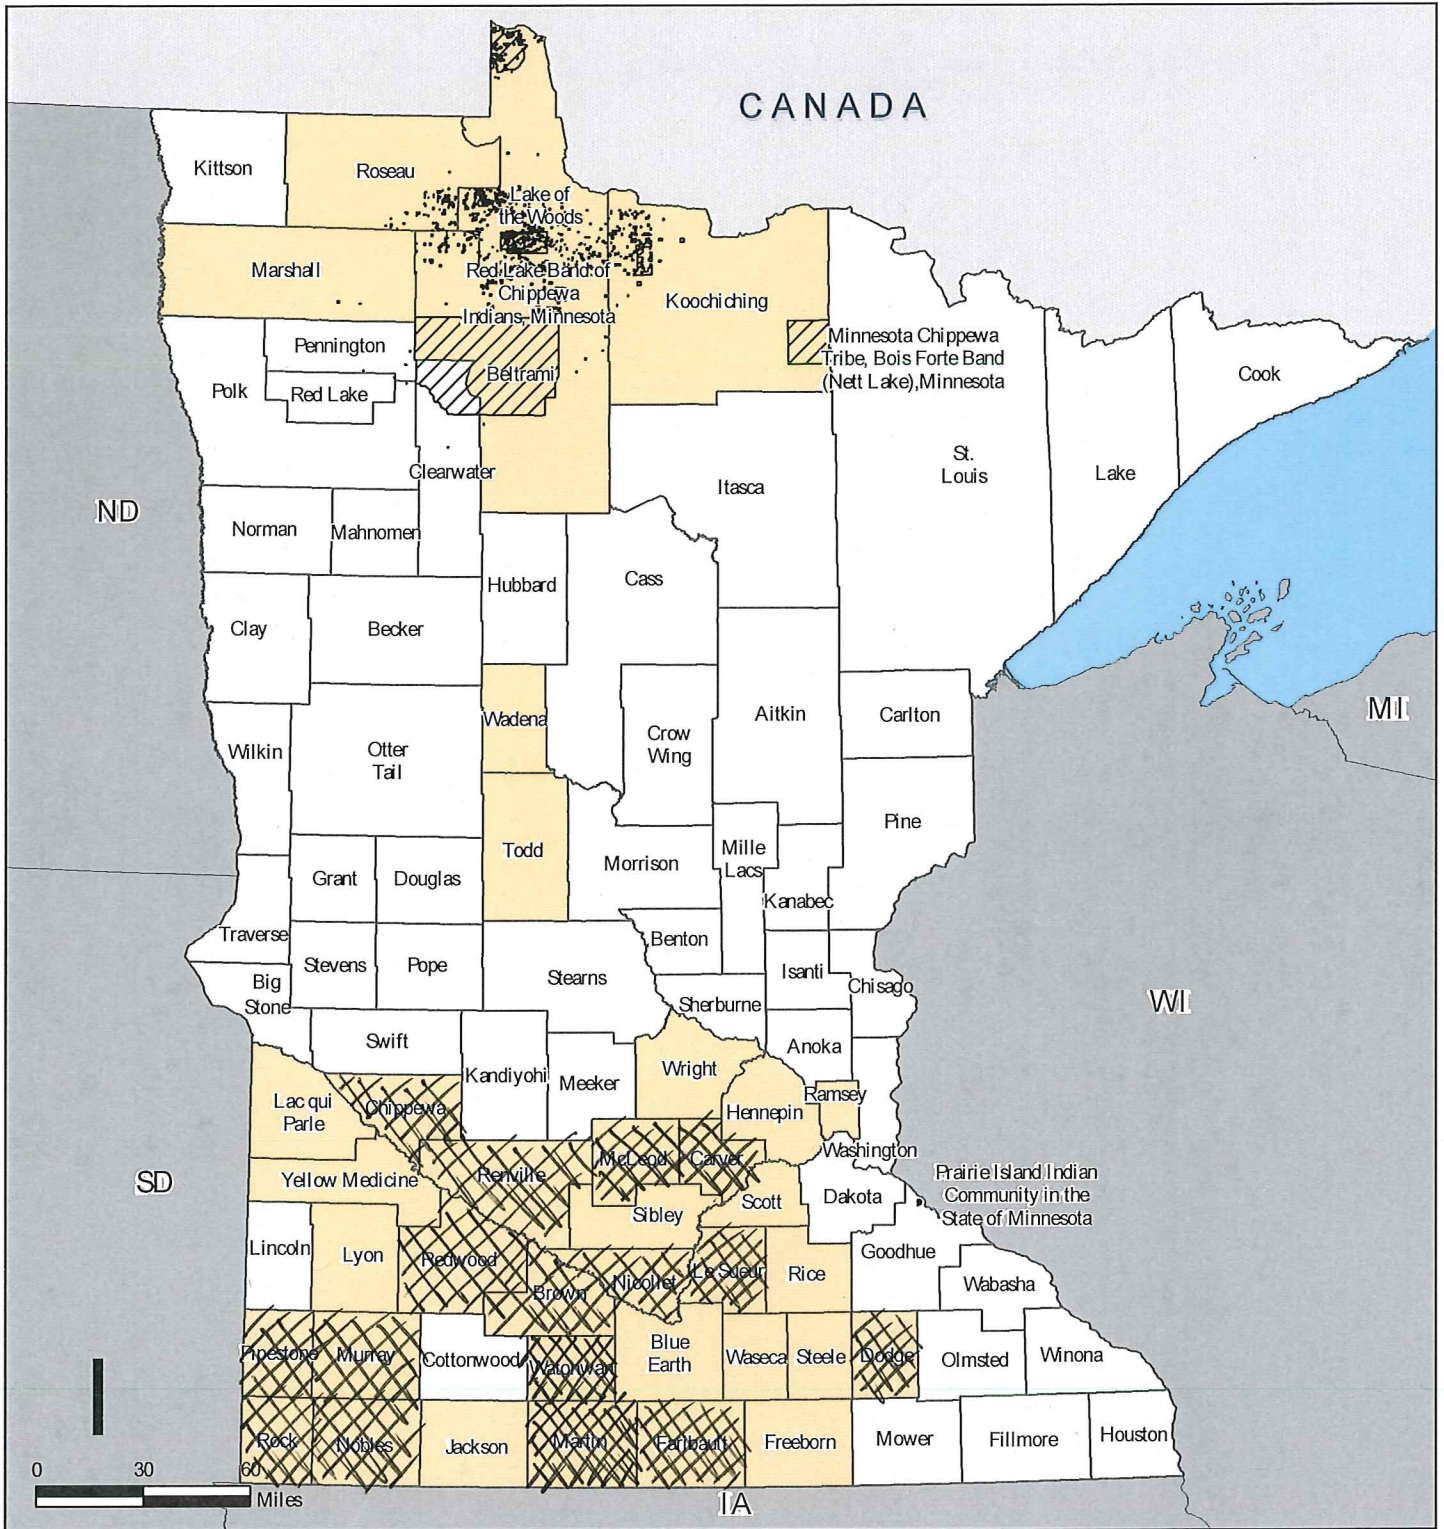

FEMA-4182-DR, Minnesota Disaster Declaration as of 08/21/2014

Location Map

Designated Counties

- No Designation
- Public Assistance
- Indian Reservations

FEMA

All counties in the State of Minnesota are eligible to apply for assistance under the Hazard Mitigation Grant Program.

MSB-OCIO-AEES
Enterprise Geospatial Information Services (EGIS)
08/21/14 -- 5:51 PM EST

Source: Disaster Federal Registry Notice Amendment No. 3: 08/21/2014

- 16 Co. Flood Signup