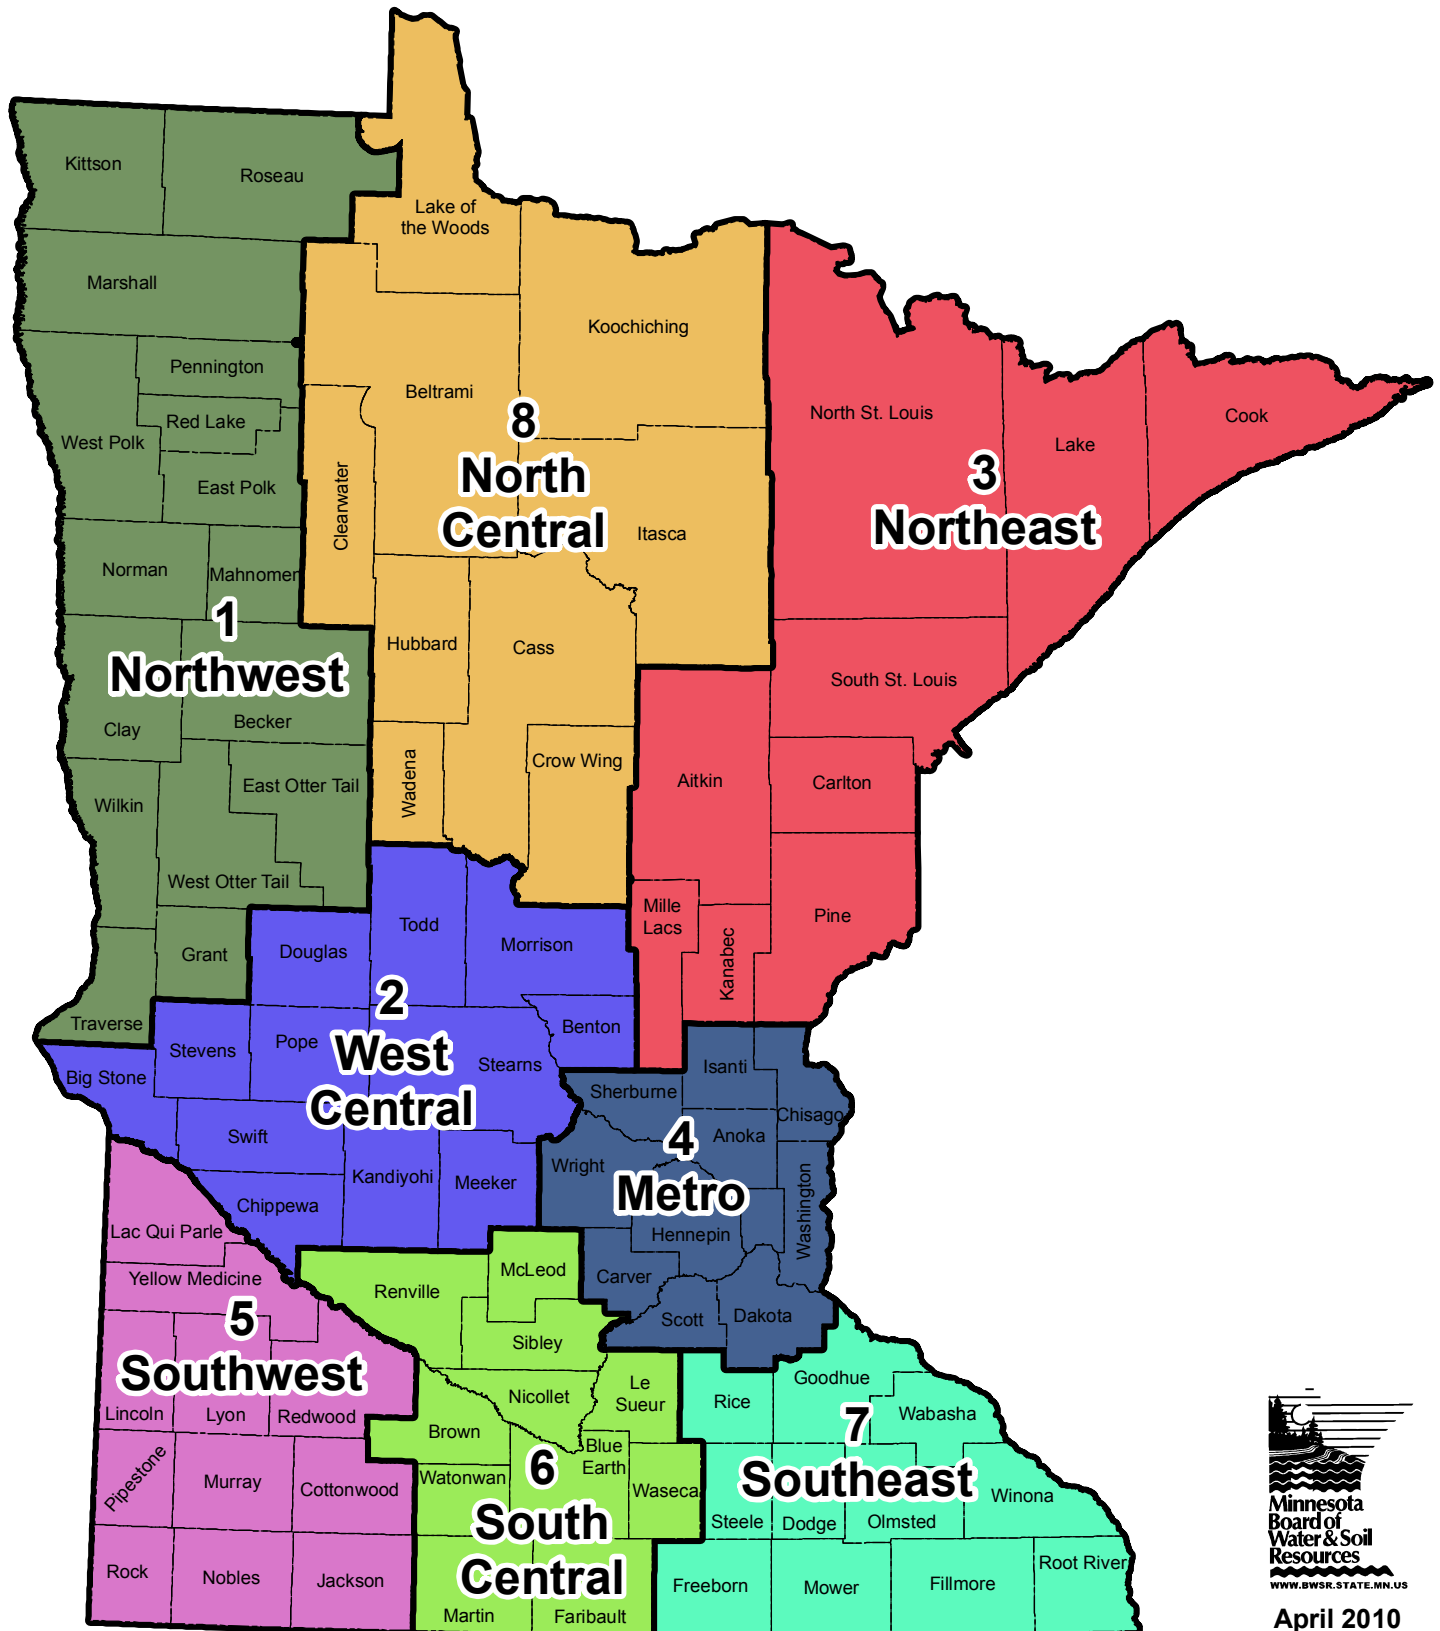

# Minnesota Association of Soil & Water Conservation Districts & SWCD Technical Service Areas

April 2010