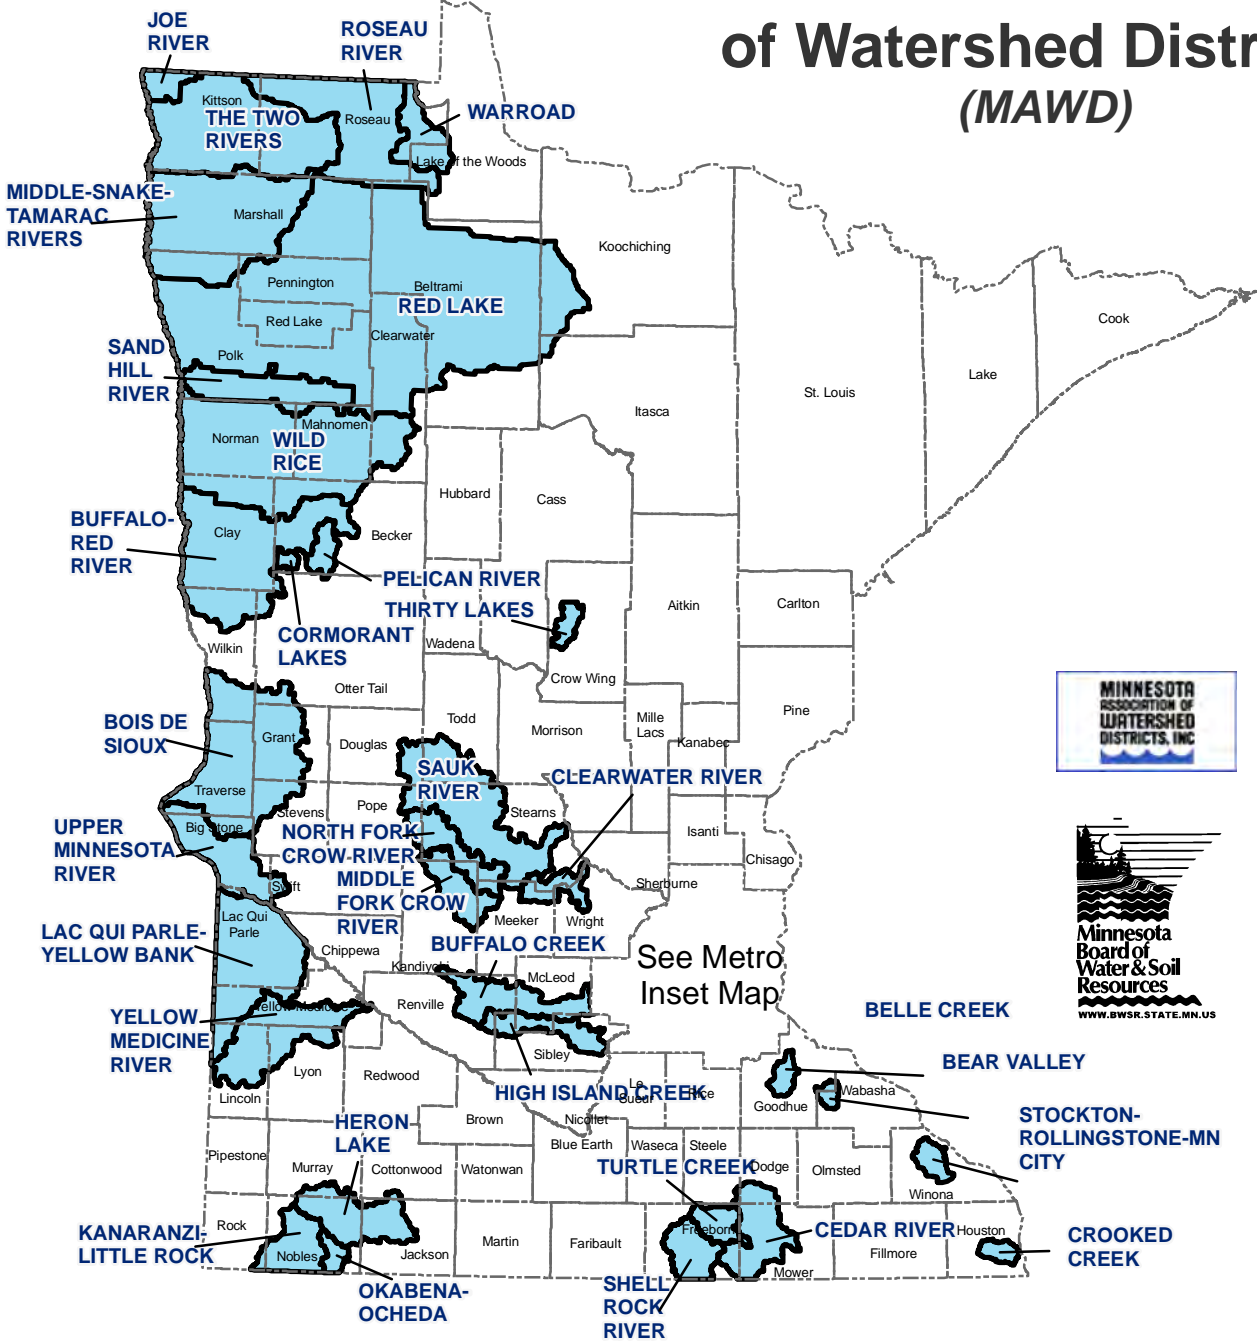

# Minnesota Association of Watershed Districts (MAWD)

See Metro Inset Map

### Metro Watershed Districts

	1, MINNEHAHA CREEK		8, SOUTH WASHINGTON
	2, RILEY-PURGATORY-BLUFF CREEK		9, VALLEY BRANCH
	3, NINE MILE CREEK		10, BROWNS CREEK
	4, LOWER MINNESOTA RIVER		11, CARNELIAN-MARINE-ST. CROIX
	5, PRIOR LAKE-SPRING LAKE		12, RICE CREEK
	6, CAPITOL REGION		13, COON CREEK
	7, RAMSEY-WASHINGTON-METRO		14, FOREST LK-COMFORT LK