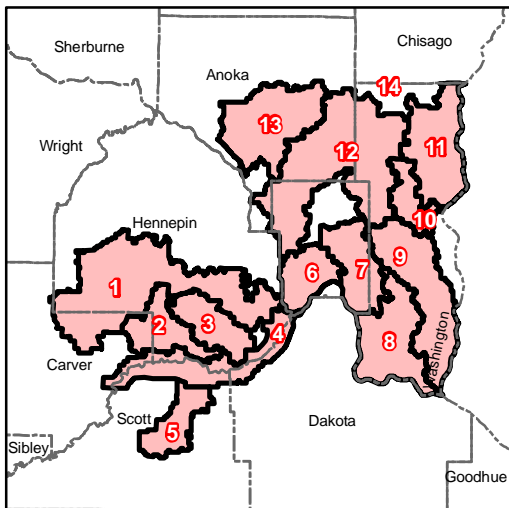

# Minnesota Association of Watershed Districts (MAWD)

See Metro Inset Map

### Metro Watershed Districts

	1, MINNEHAHA CREEK		8, SOUTH WASHINGTON
	2, RILEY-PURGATORY-BLUFF CREEK		9, VALLEY BRANCH
	3, NINE MILE CREEK		10, BROWNS CREEK
	4, LOWER MINNESOTA RIVER		11, CARNELIAN-MARINE-ST. CROIX
	5, PRIOR LAKE-SPRING LAKE		12, RICE CREEK
	6, CAPITOL REGION		13, COON CREEK
	7, RAMSEY-WASHINGTON-METRO		14, FOREST LK-COMFORT LK