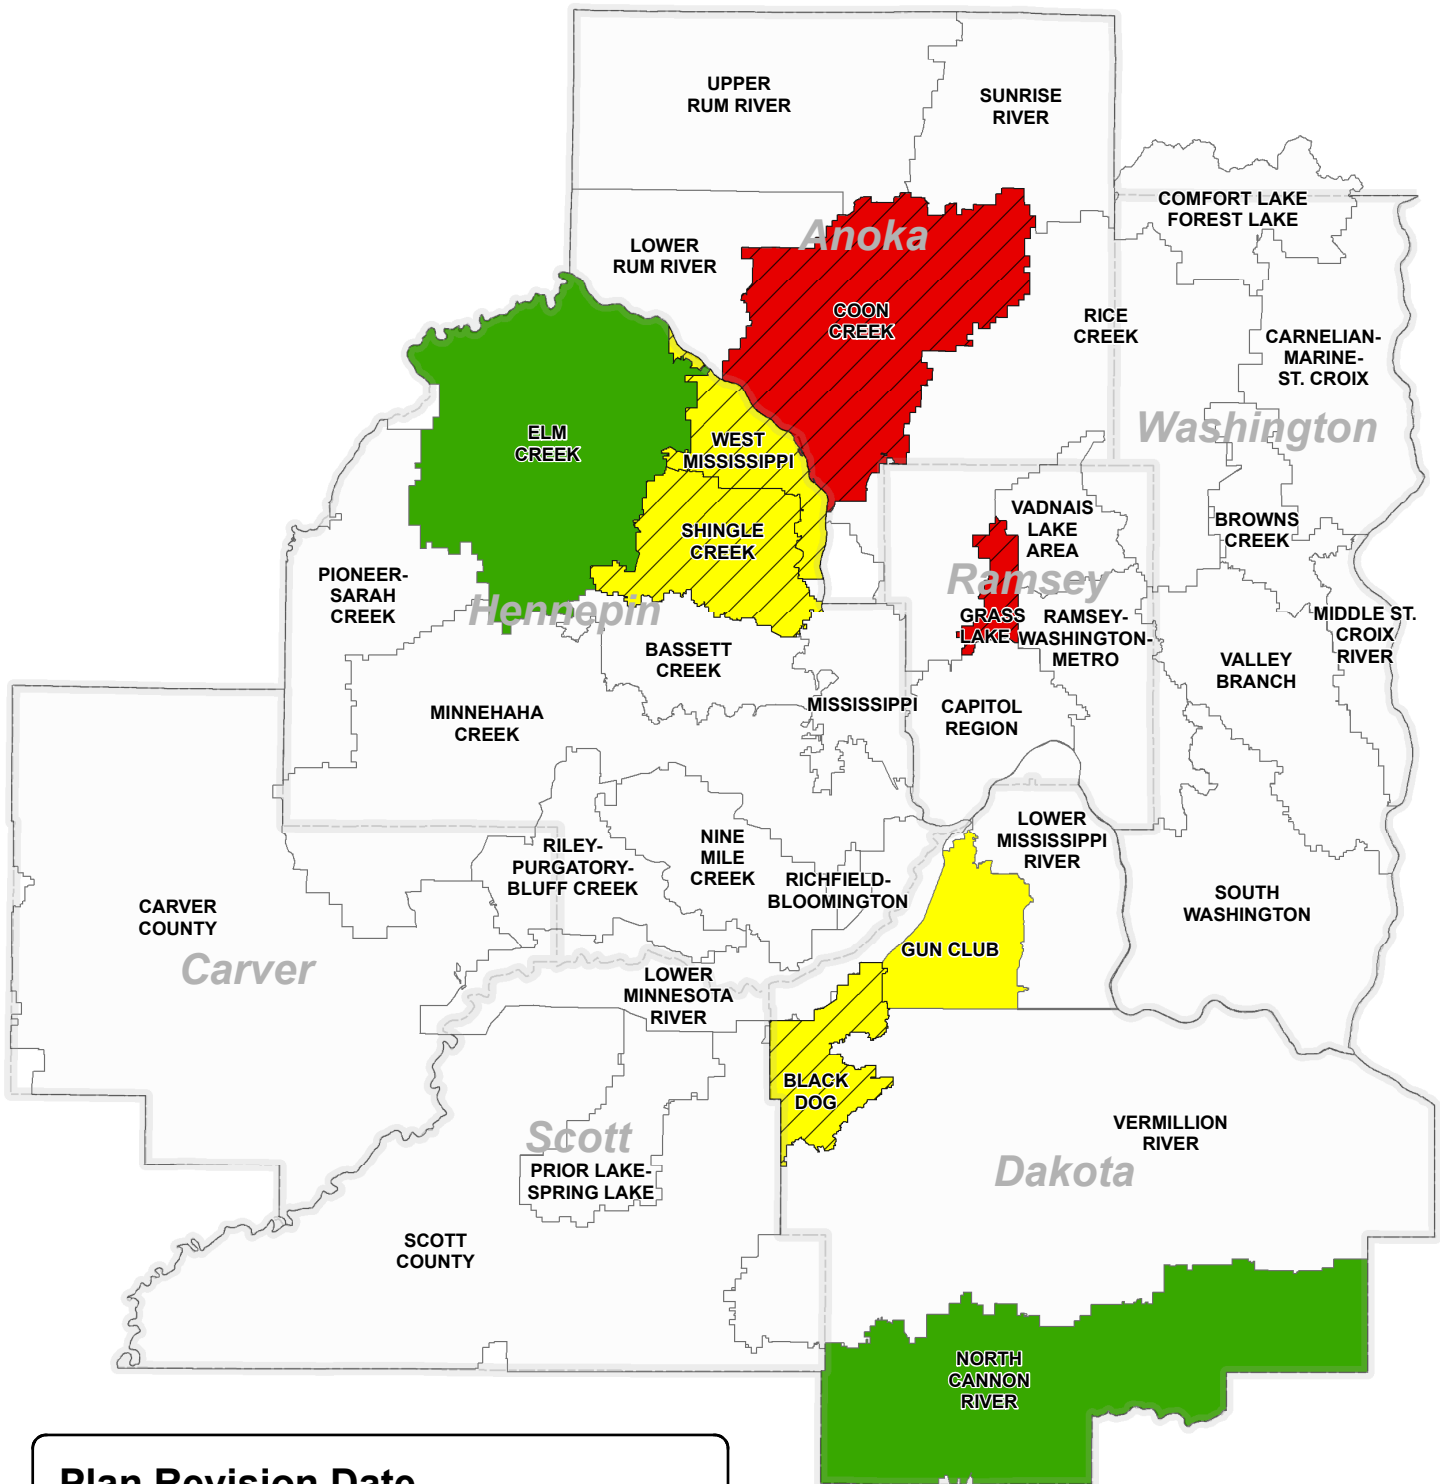

Twin Cities Metropolitan Area Watershed Districts and Management Organizations Plan Revision Dates

Plan Revision Date

	Revision in Progress		2013
	Overdue		Beyond 2013
	2012		

Note: District boundaries are provided by LGUs and are approximate representations of the actual legal boundary.