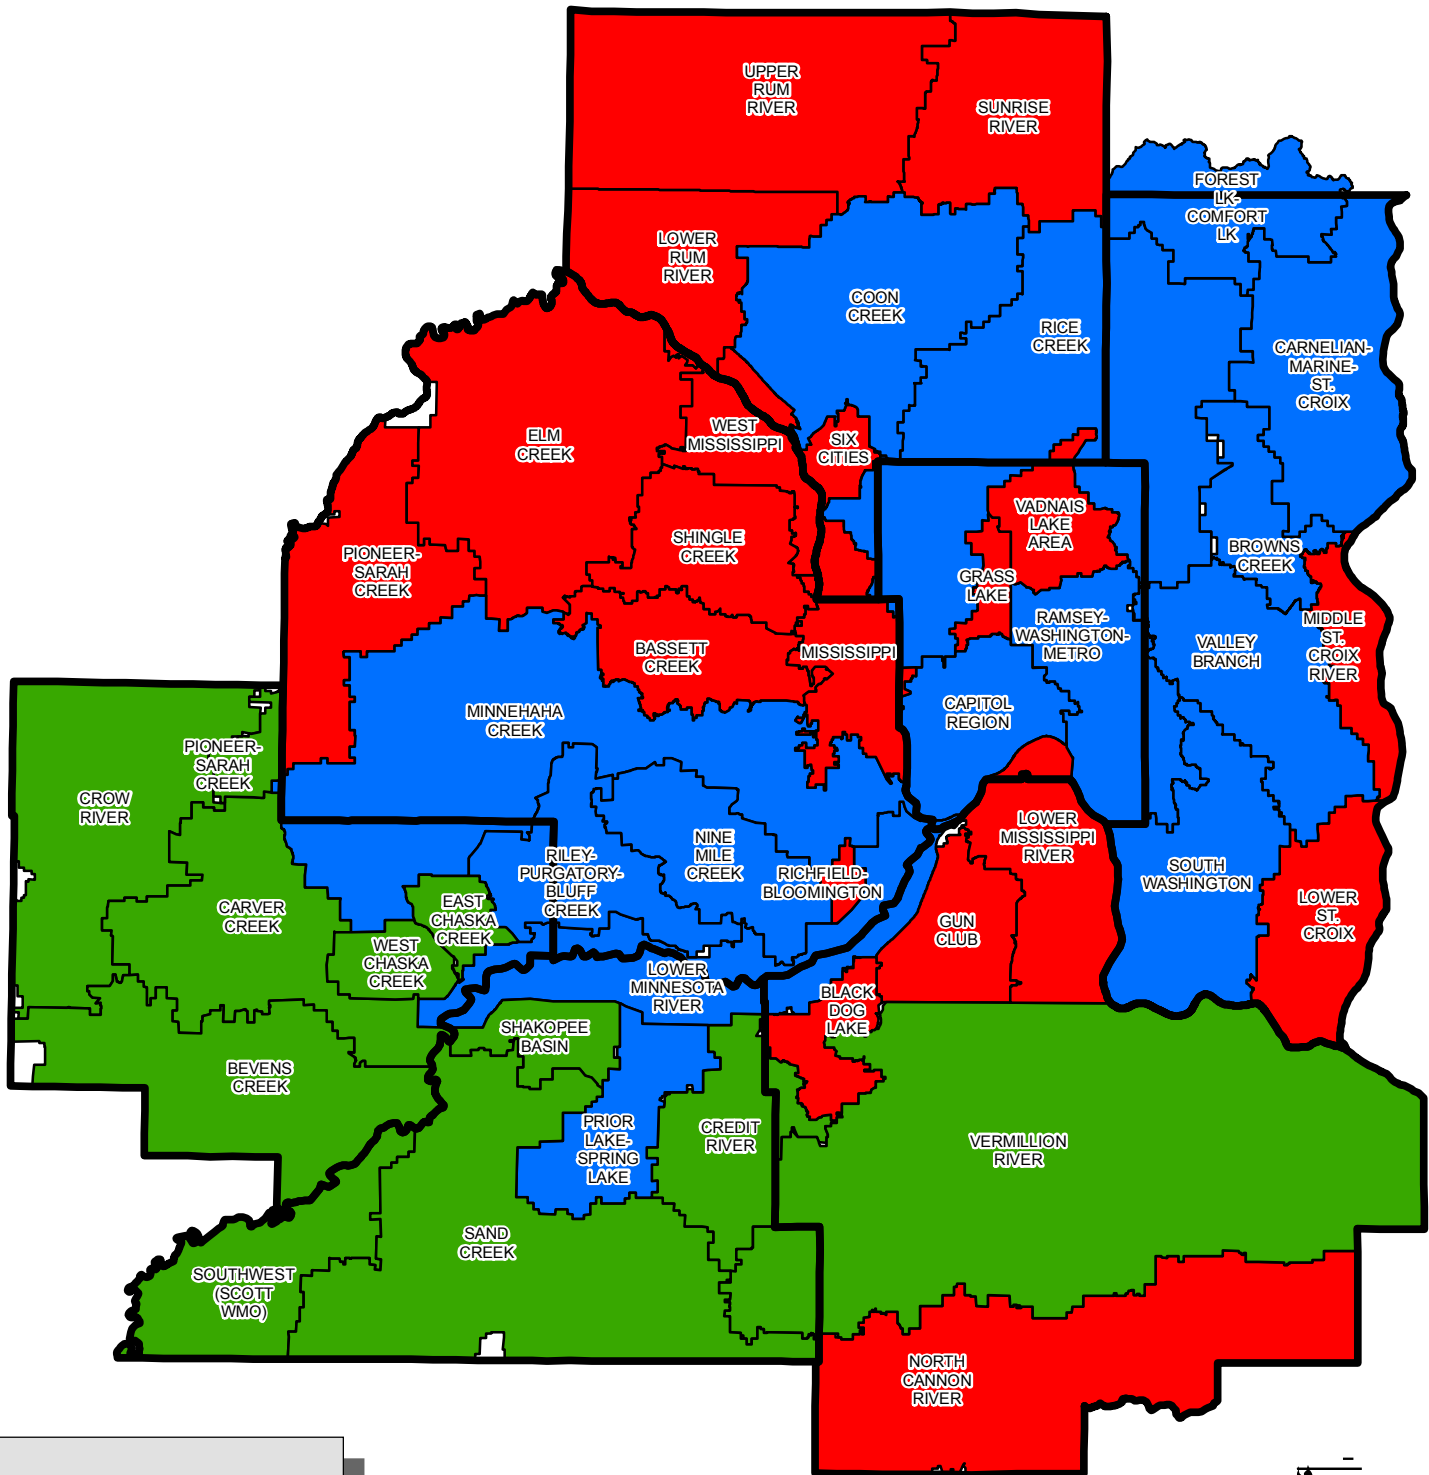

# Watershed Districts and Management Organizations in the Twin Cities Metropolitan Area

## Type

-  Watershed District
-  Joint Powers WMO
-  County