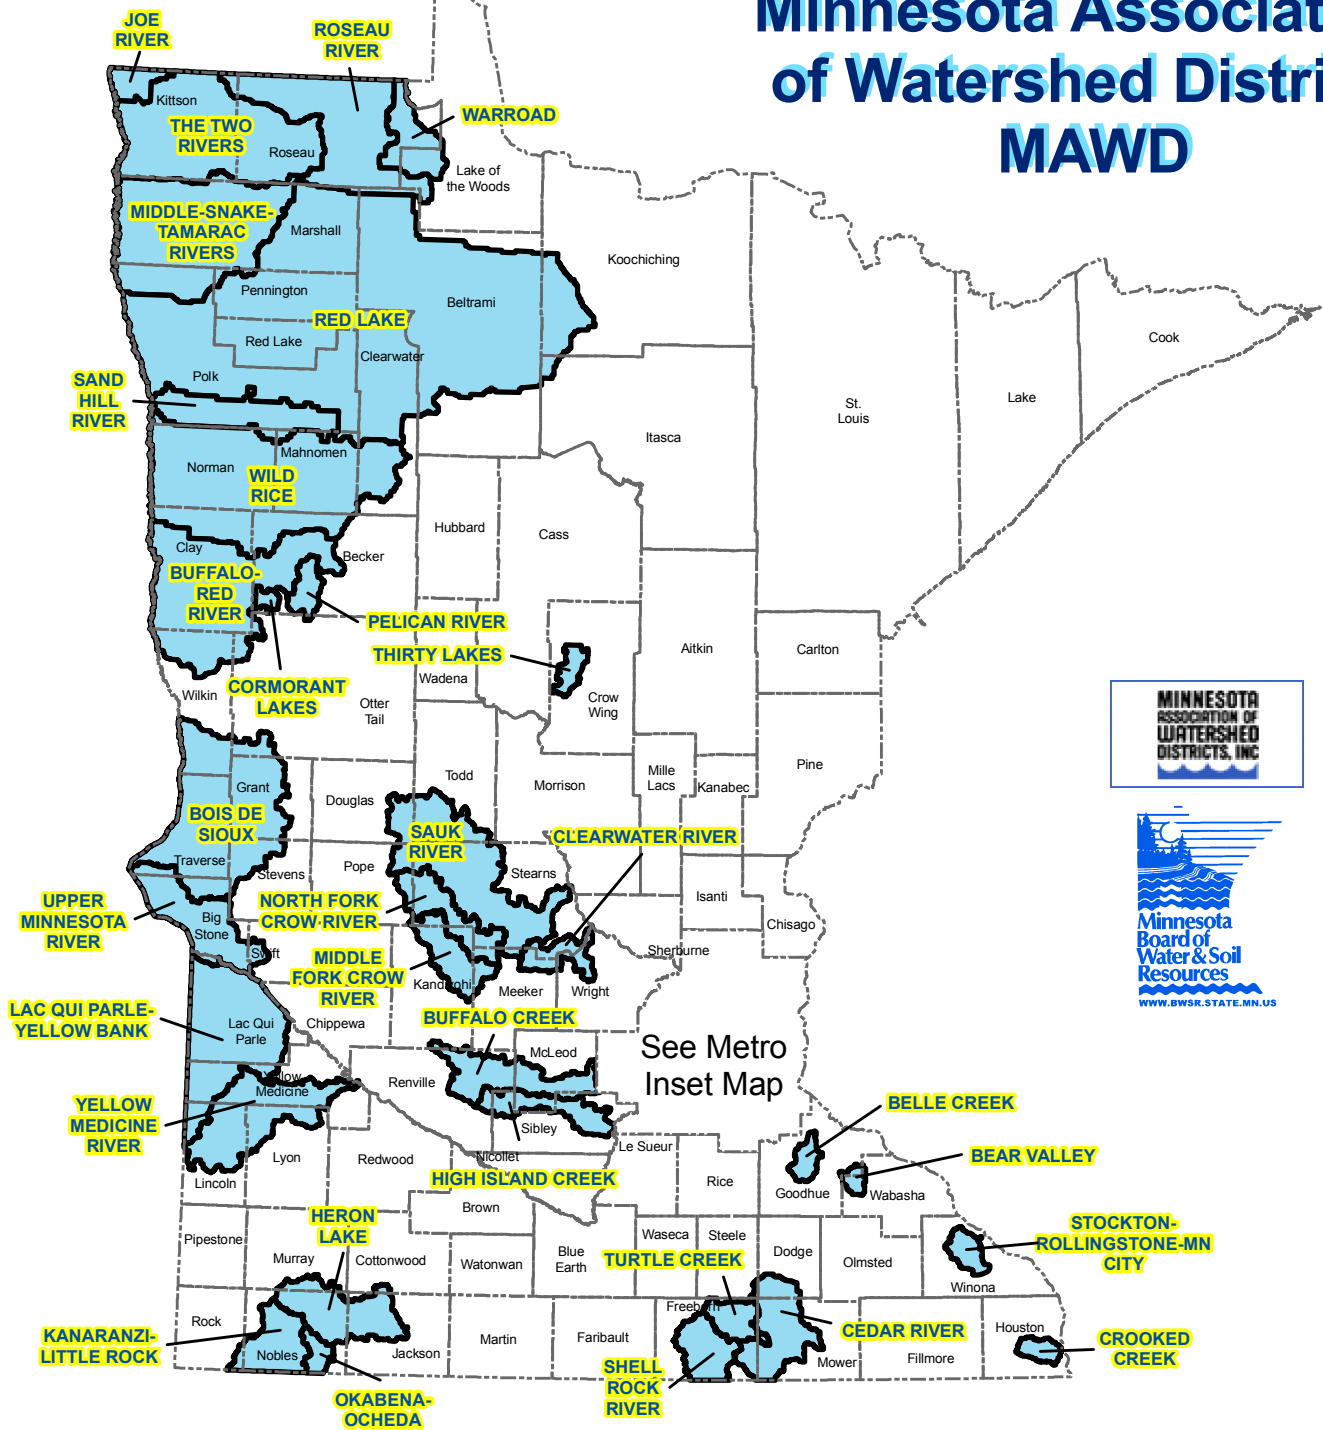

Minnesota Association of Watershed Districts MAWD

See Metro
Inset Map

Metro Watershed Districts

- | | | | |
|---|--------------------------------|---|--------------------------------|
|  | 1, MINNEHAHA CREEK |  | 8, SOUTH WASHINGTON |
|  | 2, RILEY-PURGATORY-BLUFF CREEK |  | 9, VALLEY BRANCH |
|  | 3, NINE MILE CREEK |  | 10, BROWNS CREEK |
|  | 4, LOWER MINNESOTA RIVER |  | 11, CARNELIAN-MARINE-ST. CROIX |
|  | 5, PRIOR LAKE-SPRING LAKE |  | 12, RICE CREEK |
|  | 6, CAPITOL REGION |  | 13, COON CREEK |
|  | 7, RAMSEY-WASHINGTON-METRO |  | 14, FOREST LK-COMFORT LK |