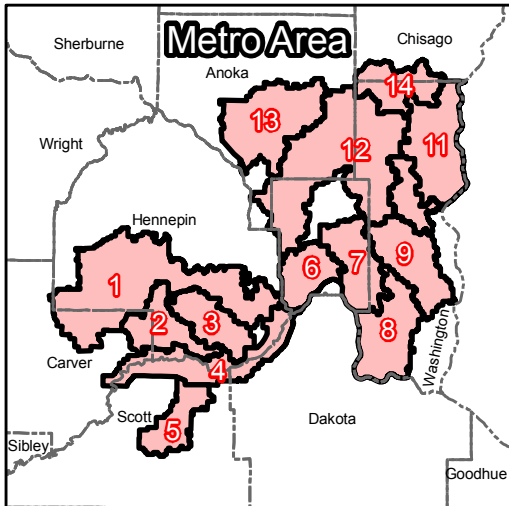

Minnesota Association of Watershed Districts MAWD

See Metro
Inset Map

Metro Watershed Districts

- | | | | |
|---|--------------------------------|---|--------------------------------|
|  | 1, MINNEHAHA CREEK |  | 8, SOUTH WASHINGTON |
|  | 2, RILEY-PURGATORY-BLUFF CREEK |  | 9, VALLEY BRANCH |
|  | 3, NINE MILE CREEK |  | 10, BROWNS CREEK |
|  | 4, LOWER MINNESOTA RIVER |  | 11, CARNELIAN-MARINE-ST. CROIX |
|  | 5, PRIOR LAKE-SPRING LAKE |  | 12, RICE CREEK |
|  | 6, CAPITOL REGION |  | 13, COON CREEK |
|  | 7, RAMSEY-WASHINGTON-METRO |  | 14, FOREST LK-COMFORT LK |