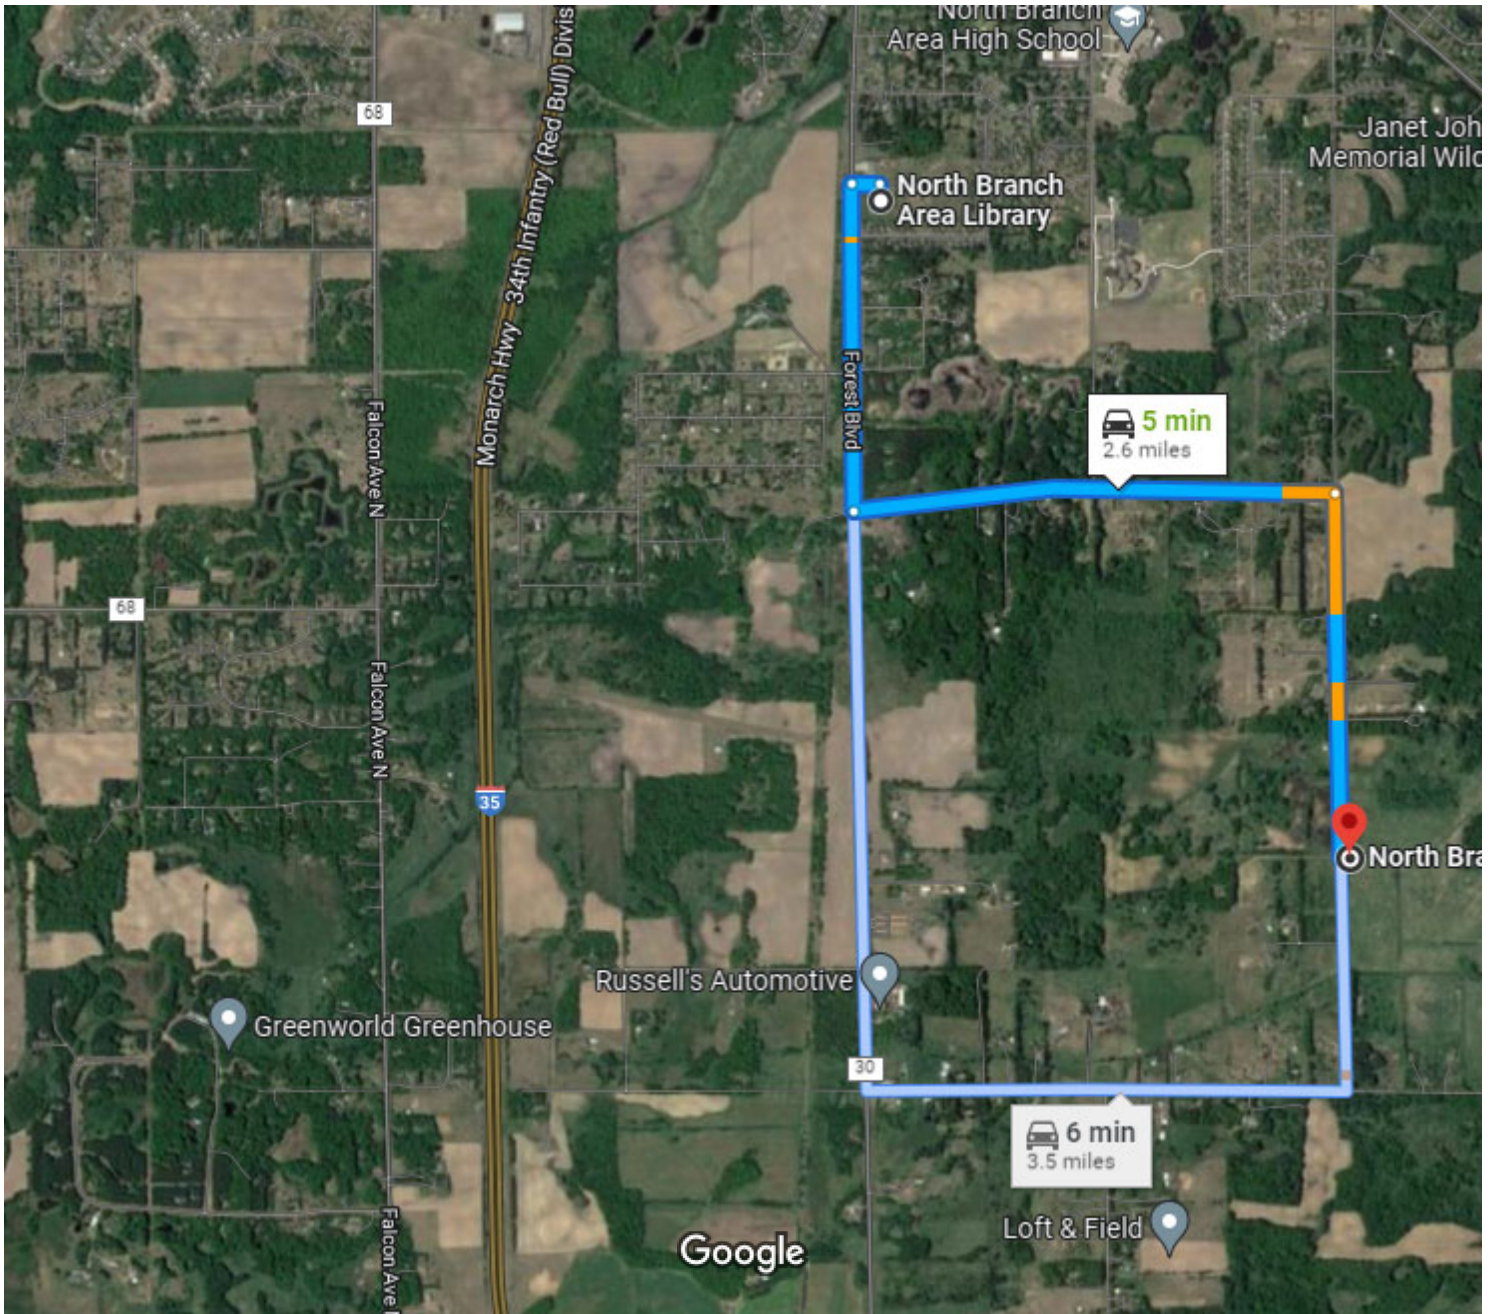

North Branch Area Library to North Branch, Minnesota Drive 2.6 miles, 5 min

Janet Johnson Memorial WMA

Imagery ©2022 Landsat / Copernicus, Maxar Technologies, USDA Farm Service Agency, Map data ©2022 2000 ft