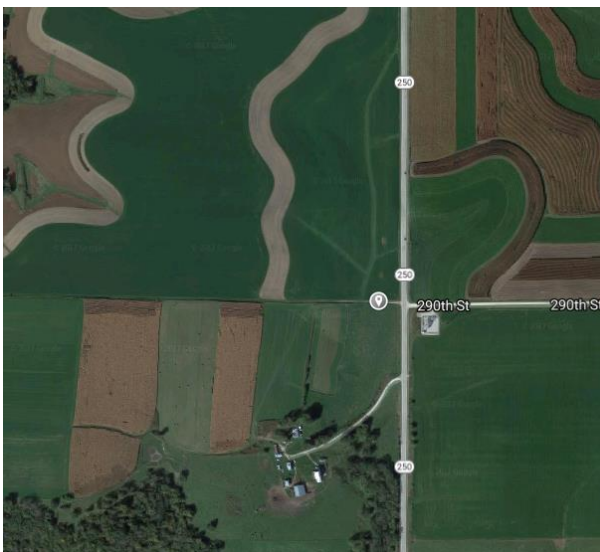

Cover Crop Field Day

DATE: June 23rd, 2017

TIME: 10:00-11:30 am

LOCATION: The field day location is off Highway 250, 5.5 miles north of Lanesboro. The field entrance is across from 290th Street, (see map below).

HOST: Brian Hazel, farmer

TOPICS

- Brian's use of cover crop and how they fit in his cropping system and dairy operation
- Management of fall planted cover crops in the spring in preparation for planting (termination, residue management, planting)
- We'll assess the current corn crop's growth and discuss any impact the cover crop has had on plant growth

OTHER DETAILS

- No charge
- Pre-registration is suggested, not required
- Register online: z.umn.edu/cc23
- Or call Winona County Extension: 507-457-6440

QUESTIONS?

- Contact Jake Overgaard, UMN Extension Educator
  - over0128@umn.edu
  - 507-457-6440